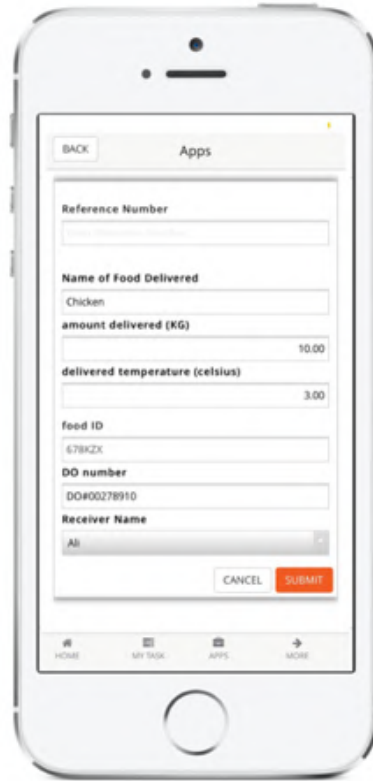

WHAT MAKES SAM INTELLIGENT?

- SAM is predictive maintenance ready.
- Open API to integrate with all modern IIoT devices.
- Assigns technician automatically based on current workload.
- Alerts you if an asset breaks down too frequently.
- Integrates with your inventory management system for spare parts info.

ROBUST ASSET REGISTRY

- Capture every asset right up to its finest details.
- Easily keep track of the health & history of every asset.

WORK FROM ANYWHERE

- SAM is web based & auto resizes to fit your device.
- Turn your smartphone into a mobile office to approve work orders & track employee performance.

Inbox Logout

INSIGHTFUL REPORTING

- View reports in real time to help you make more precise, data-driven decisions.
- Track individual employee KPIs & performances.

Reports

Stats

Graph

Search

All Reports

1. Total Asset Downtime
2. Technician KPI
3. Asset Failure Analysis