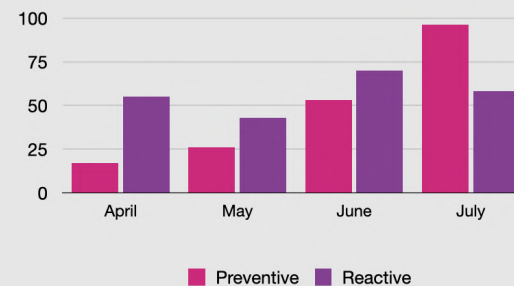

Inbox Logout

INSIGHTFUL REPORTING

- View reports in real time to help you make more precise, data-driven decisions.
- Track individual employee KPIs & performances.

Reports

Stats

Graph

Search

All Reports

1. Total Asset Downtime
2. Technician KPI
3. Asset Failure Analysis

Total Asset Downtime Graph

Show PDF

Total asset downtime: 10 hrs

REDUCE DOWNTIME & DRIVE PRODUCTIVITY WITH SAM'S PREDICTIVE MAINTENANCE.